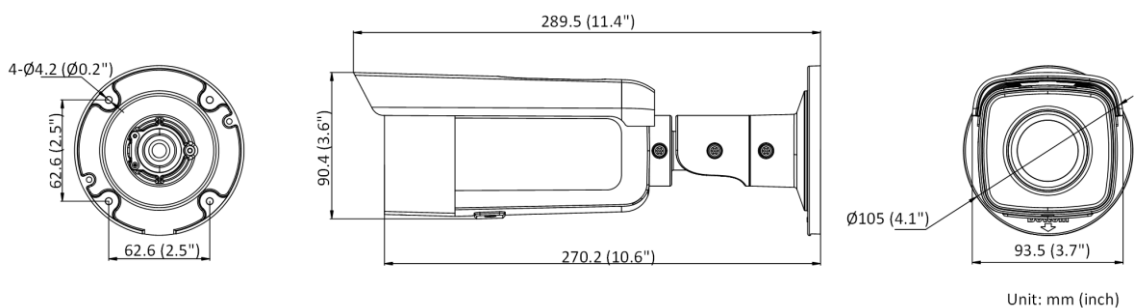

Startup and Operating Conditions	-30 °C to 60 °C (-22 °F to 140 °F). Humidity 95% or less (non-condensing)
Power Supply	12 VDC ± 25%, reverse polarity protection PoE: 802.3af, Class 3
Power Consumption and Current	12 VDC, 0.7 A, max. 8.5 W PoE (802.3af, 36 V to 57 V), 0.27 A to 0.17 A, max. 9.5 W
Power Interface	Ø5.5 mm coaxial power plug
Material	Front cover: metal, back cover: metal
Camera Dimension	Ø105 × 289.5 mm (Ø4.1" × 11.4")
Package Dimension	385 × 190 × 180 mm (15.2" × 7.5" × 7.1")
Camera Weight	Approx. 1260 g (2.8 lb.)
With Package Weight	Approx. 1931 g (4.3 lb.)
Approval	
Class	Class B
EMC	FCC SDoC (47 CFR Part 15, Subpart B); CE-EMC (EN 55032: 2015, EN 61000-3-2: 2014, EN 61000-3-3: 2013, EN 50130-4: 2011 +A1: 2014); RCM (AS/NZS CISPR 32: 2015); IC VoC (ICES-003: Issue 6, 2016)
Safety	UL (UL 60950-1); CB (IEC 60950-1:2005 + Am 1:2009 + Am 2:2013, IEC 62368-1:2014); CE-LVD (EN 60950-1:2005 + Am 1:2009 + Am 2:2013, IEC 62368-1:2014)
Environment	CE-RoHS (2011/65/EU); WEEE (2012/19/EU); Reach (Regulation (EC) No 1907/2006)
Protection	IP67 (IEC 60529-2013)

▪ Available Model

DS-2CD2T87G2-L (2.8/4/6 mm)

▪ Dimension