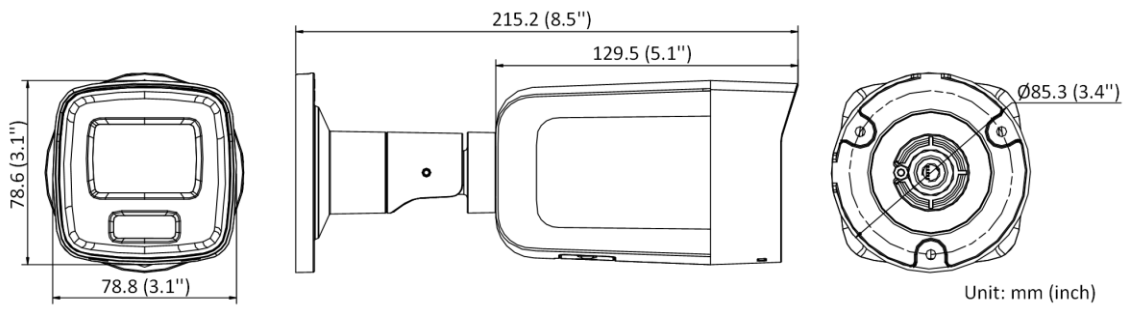

Web Client Language	33 languages English, Russian, Estonian, Bulgarian, Hungarian, Greek, German, Italian, Czech, Slovak, French, Polish, Dutch, Portuguese, Spanish, Romanian, Danish, Swedish, Norwegian, Finnish, Croatian, Slovenian, Serbian, Turkish, Korean, Traditional Chinese, Thai, Vietnamese, Japanese, Latvian, Lithuanian, Portuguese (Brazil), Ukrainian
General Function	Anti-flicker, heartbeat, password reset via e-mail, pixel counter
Software Reset	Yes
Storage Conditions	-30 °C to 60 °C (-22 °F to 140 °F). Humidity 95% or less (non-condensing)
Startup and Operating Conditions	-30 °C to 60 °C (-22 °F to 140 °F). Humidity 95% or less (non-condensing)
Power Supply	12 VDC ± 25%, reverse polarity protection PoE: 802.3af, Class 3
Power Consumption and Current	12 VDC, 0.6 A, max. 7 W PoE (802.3af, 36 V to 57 V), 0.3 A to 0.2 A, max. 8.5 W
Power Interface	Ø5.5 mm coaxial power plug
Material	Front cover: metal, back cover: metal
Camera Dimension	78.8 × 78.6 × 215.2 mm (3.1" × 3.1" × 8.5")
Package Dimension	315 × 137 × 141 mm (12.4" × 5.4" × 5.6")
Camera Weight	Approx. 860 g (1.9 lb.)
With Package Weight	Approx. 1265 g (2.8 lb.)
Approval	
Class	Class B
EMC	FCC SDoC (47 CFR Part 15, Subpart B); CE-EMC (EN 55032: 2015, EN 61000-3-2: 2014, EN 61000-3-3: 2013, EN 50130-4: 2011 +A1: 2014); RCM (AS/NZS CISPR 32: 2015); IC VoC (ICES-003: Issue 6, 2016)
Safety	UL (UL 60950-1); CB (IEC 60950-1:2005 + Am 1:2009 + Am 2:2013, IEC 62368-1:2014); CE-LVD (EN 60950-1:2005 + Am 1:2009 + Am 2:2013, IEC 62368-1:2014)
Environment	CE-RoHS (2011/65/EU); WEEE (2012/19/EU); Reach (Regulation (EC) No 1907/2006)
Protection	IP67 (IEC 60529-2013)

▪ Available Model

DS-2CD2087G2-L (2.8/4/6 mm)

DS-2CD2087G2-LU (2.8/4/6 mm)

▪ **Dimension**

▪ **Accessory**

▪ **Optional**

DS-1276ZJ-SUS Corner Mount	DS-1275ZJ-SUS Vertical Pole Mount	DS-1280ZJ-S Junction Box
		
		